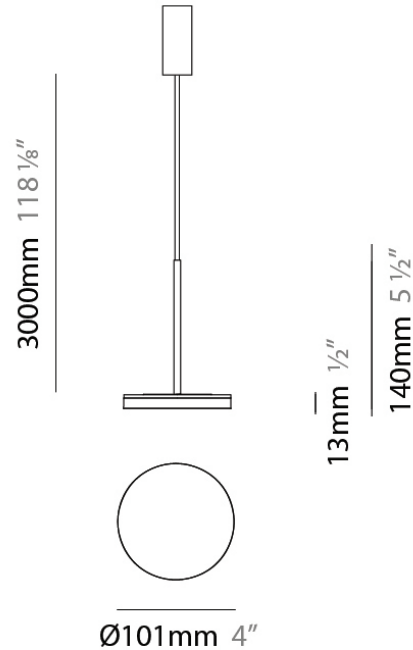

BELLA SUSPENSION

D81668-BRZ

PROJECT

TYPE

NOTES

QUANTITY

DATE

GENERAL

Series: Bella

Brand: Panzeri

Division: Design

Mounting Type: Suspension

Mounting Location: Ceiling

Subcategory: Pendant

PHYSICAL

Diameter (mm): 101

Diameter (in): 4

Height (mm): 13

Height (in): 1/2

Max. Overall Height (mm): 3013

Max. Overall Height (in): 118 7/8

Light Distribution: Indirect

Weight (kg): 0.54501

Weight (lbs): 1.2

Diffuser: Opal - Acrylic

Fixture Material: Aluminum Die Cast

ELECTRICAL

Lamp Type: LED

Input Wattage (W): 6.5

Dimming: Non-Dimmable

Driver Included: Yes

Driver Location: Integrated

Driver Type: Constant Voltage - Universal

Driver Class: Class 2

Input Voltage (V): 120

LED

Color Temperature (°K): 2700

Max. Delivered Lumen (lm): 467

CRI: >80 CRI

OPTICAL

RATINGS AND CERTIFICATIONS

Certified By: CSA Certified to UL and CSA Standards

IP rating: IP40